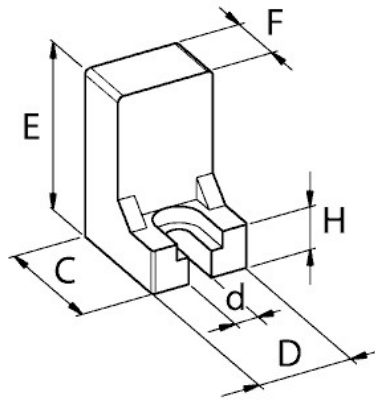

Product Datasheet

MRS7000

Main

Family	Earthing and Neutral Terminals
Version	Terminal supports
Code	MRS7000
Reference	MRS-S 9x6
Number per package	50
Terminal cross-section *A x B	9 x 6
C (mm)	22
D (mm)	17.5
E (mm)	31
F (mm)	11
H (mm)	8
d (mm)	4.2

* Terminal cross-section of brass terminals.

Technical Features

Material: Polyamide 6

Self-extinguishing: UL-94 V0

Compatible with MRS1501

Please contact Teknomega for non-specified tolerances.