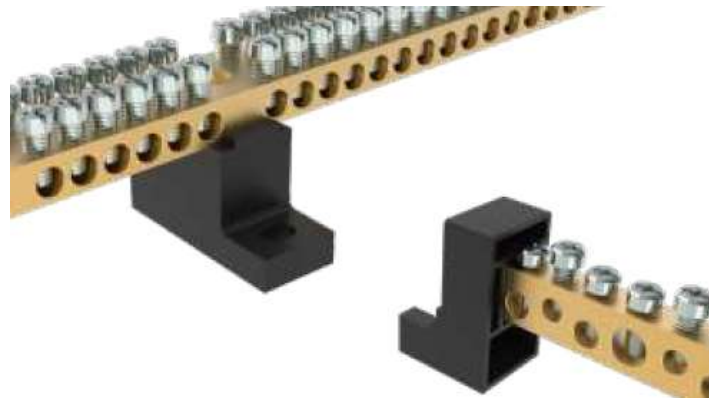

Product Datasheet

MRS7000

Main

Family	Earthing and Neutral Terminals
Version	Terminal supports
Code	MRS7000
Reference	MRS-S 9x6
Number per package	50
Terminal cross-section *A x B	9 x 6
C (mm)	22
D (mm)	17.5
E (mm)	31
F (mm)	11
H (mm)	8
d (mm)	4.2

* Terminal cross-section of brass terminals.

Technical Features

Material: Polyamide 6

Self-extinguishing: UL-94 V0

Compatible with MRS1501

Please contact Teknomega for non-specified tolerances.