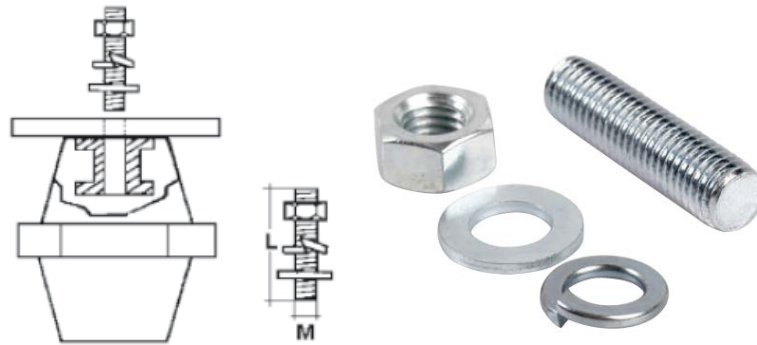

#### Main

Family	Wiring accessories
Version	Threaded studs for insulators
Code	ISO3015
Reference	ISO PM8x35
Number per package	25
M	M8
L	35

#### Technical Characteristics

Made of galvanized steel class 8.8

Complete with nut, flat washer and anti-loosening washer

Threaded studs with hexagonal socket, to be tightened with Allen wrenches

Please contact Teknomega for non-specified tolerances.